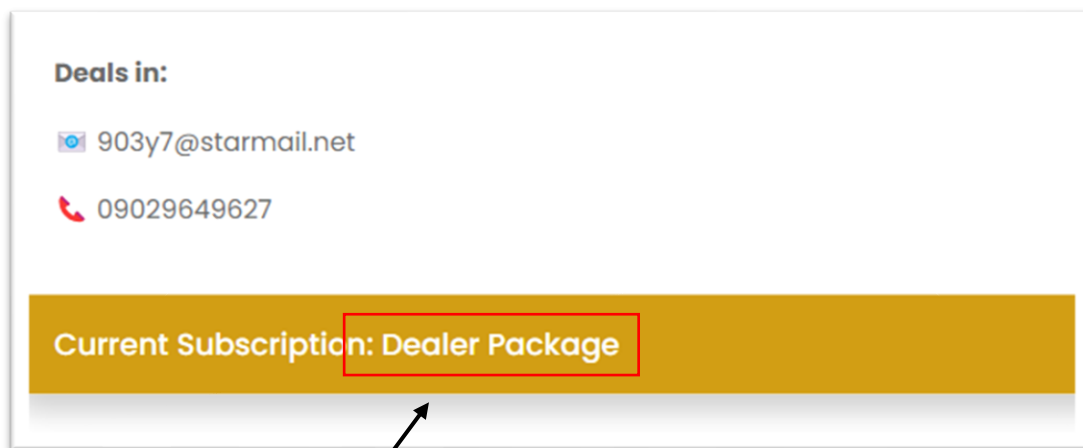

Rvaastu.com - Plans Not Working Properly

Society Dashboard – Remove Subscription System

Landing Page (Vendor, Society, Connector, Builder, Dealer) – Create Responsiveness

Dealer Dashboard – **(Add - Show tag (Dealer), My Profile, Edit Profile, Landing Page, QR Code. And HRMS)**

Not Working.

Show All of the dashboard

Not change after buy a plan

Remove Edit Option After Dealer Login & Register

Add Link – Western Express Highway, New Link Road & Lal Bahadur shastri Road

Change Description – Property Valuation, technical Analysis & Legal Title Track