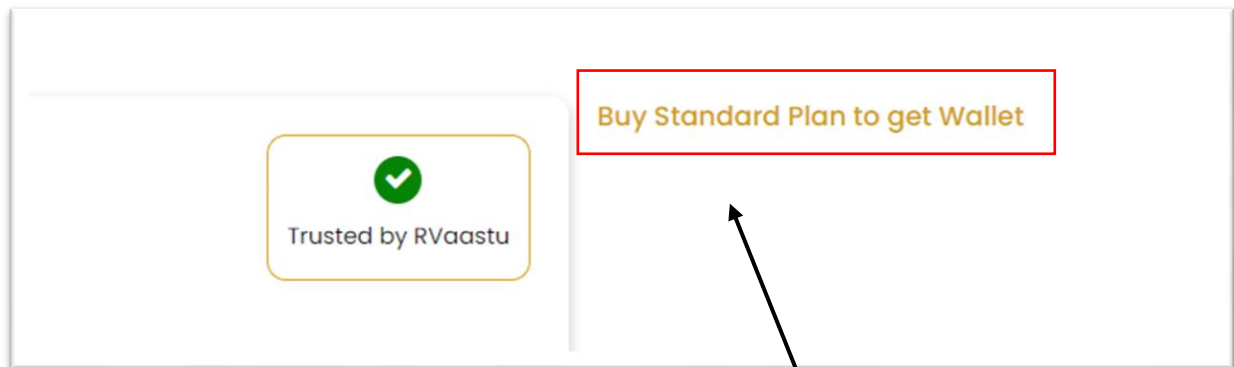

Special Filter: - enter once info to get all the data of every role, ERP Users, Business Users, Plans, Bid-Status, Campaign-Status,

User Dashboard - Remove My lead option.

Plans – Where go to add this option in plans (Business Listing Limits, Images Limits)

Rvaastu.com - Plans Not Working Properly

Society Dashboard – Remove Subscription System

Landing Page (Vendor, Society, Connector, Builder, Dealer) – Create Responsiveness

Dealer Dashboard – **(Add - Show tag (Dealer), My Profile, Edit Profile, Landing Page, QR Code. And HRMS)**