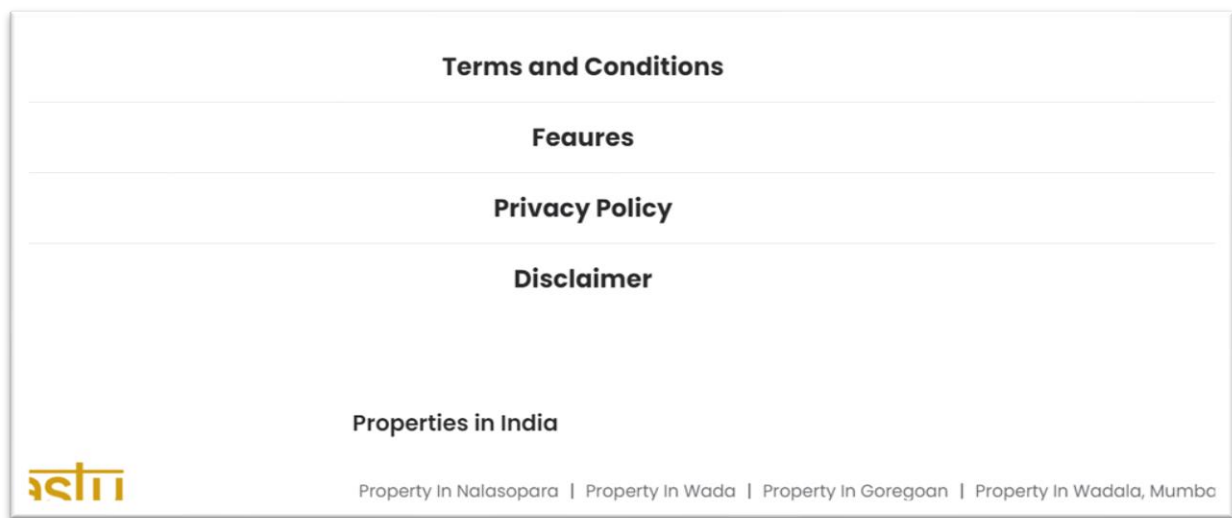

[Create Properly Terms & Conditions Page](#)