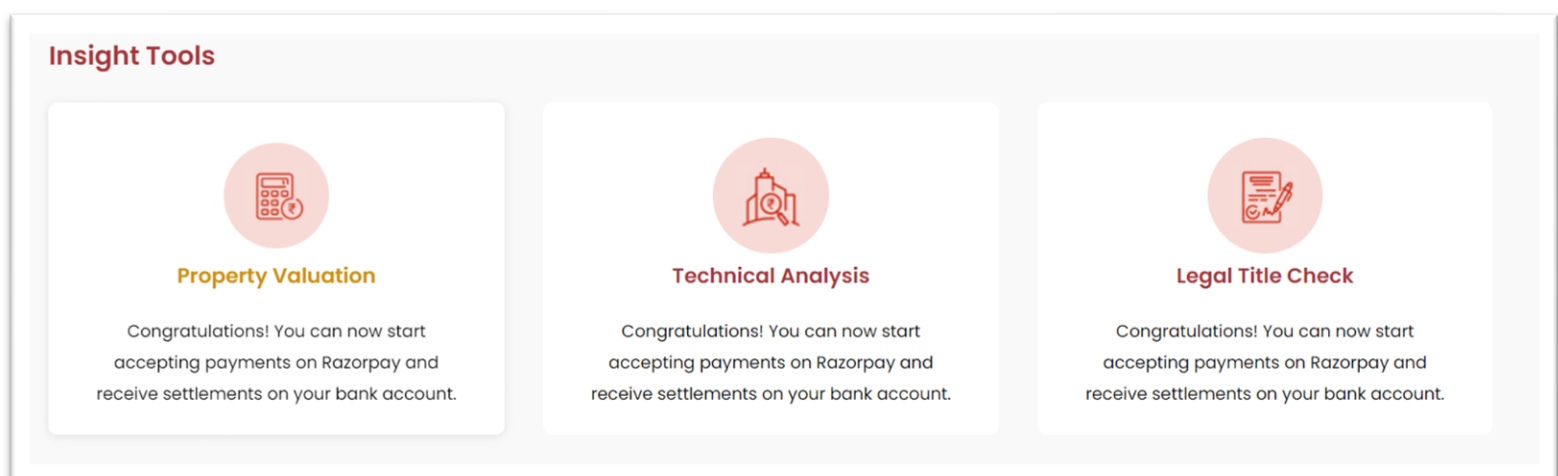

Not Working.

Show All of the dashboard

Not change after buy a plan

Remove Edit Option After Dealer Login & Register

Add Link – Western Express Highway, New Link Road & Lal Bahadur shastri Road

Change Description – Property Valuation, technical Analysis & Legal Title Track